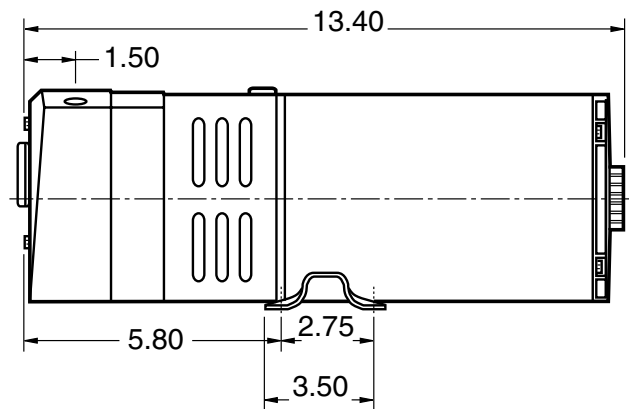

# Detail Sheet

Sound Level: less than 70 db(A)  
 Normal Ambient: 1°C. - 40°C.  
 Relative Humidity: 8% - 100% non-condensing  
 Environment: clean dust free

Technical data subject to change without notice.  
 All dimensions are reference only.  
 Solid line is 60 cycle performance.  
 Dashed line is 50 cycle performance.

## Product Specifications

Part Number	Motor Voltage	rpm		Phase	hp	kW	Net Wt.		FLA
		60 Cycle	50 Cycle				lbs	kg	
AQ3-2	110-115/208-240	1725	1425	1	1/4	0.18	30	13.6	4.6/2.3