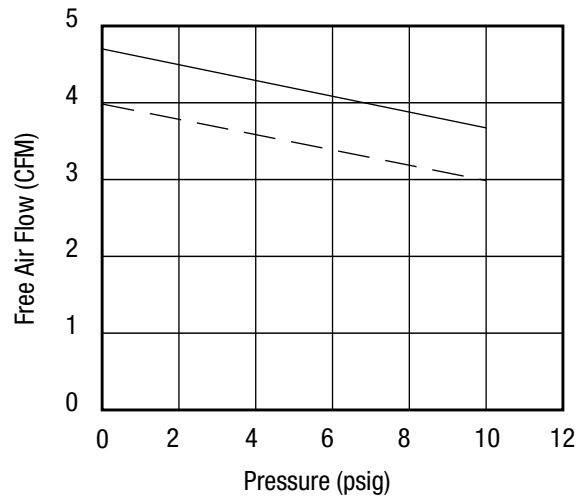

# Detail Sheet

Sound Level: less than 70 db(A)  
 Normal Ambient: 1°C. - 40°C.  
 Relative Humidity: 8% - 100% non-condensing  
 Environment: clean dust free

Technical data subject to change without notice.  
 All dimensions are reference only.  
 Solid line is 60 cycle performance.  
 Dashed line is 50 cycle performance.

## Product Specifications

Part Number	Motor Voltage	rpm		Phase	hp	kW	Net Wt.		FLA
		60 Cycle	50 Cycle				lbs	kg	
AQ3-2	110-115/208-240	1725	1425	1	1/4	0.18	30	13.6	4.6/2.3