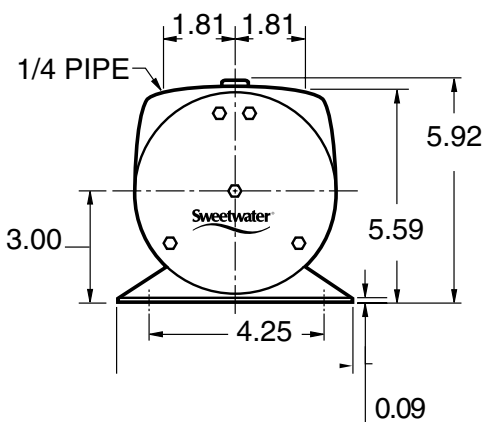

# Detail Sheet

Sound Level: less than 70 db(A)  
 Normal Ambient: 1°C. - 40°C.  
 Relative Humidity: 8% - 100% non-condensing  
 Environment: clean dust free

Technical data subject to change without notice.  
 All dimensions are reference only.  
 Solid line is 60 cycle performance.  
 Dashed line is 50 cycle performance.

## Product Specifications

Part Number	Motor Voltage	rpm		Phase	hp	kW	Net Wt.		FLA
		60 Cycle	50 Cycle				lbs	kg	
AQ3-2	110-115/208-240	1725	1425	1	1/4	0.18	30	13.6	4.6/2.3