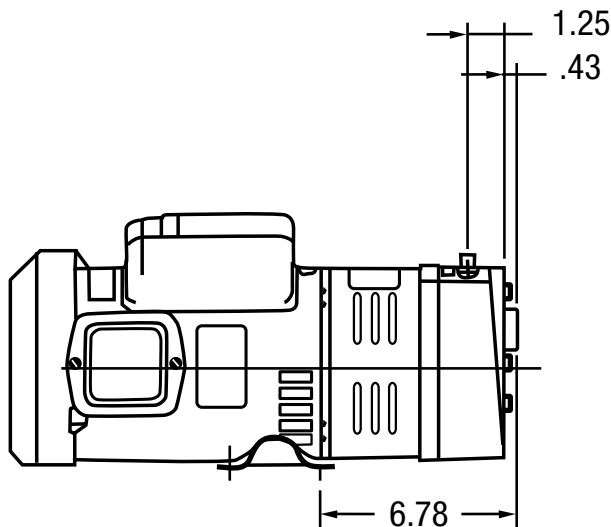

AQ5-2

Detail Sheet

Sound Level: less than 70 db(A)
 Normal Ambient: 1°C. - 40°C.
 Relative Humidity: 8% - 100% non-condensing
 Environment: clean dust free

Technical data subject to change without notice.
 All dimensions are reference only.
 Solid line is 60 cycle performance.
 Dashed line is 50 cycle performance.

Product Specifications

Part Number	Motor Voltage	rpm		Phase	hp	kW	Net Wt.		FLA
		60 Cycle	50 Cycle				lbs	kg	
AQ5-2	110-115/208-240	1725	1425	1	3/4	0.56	47	21.2	7.8/3.8