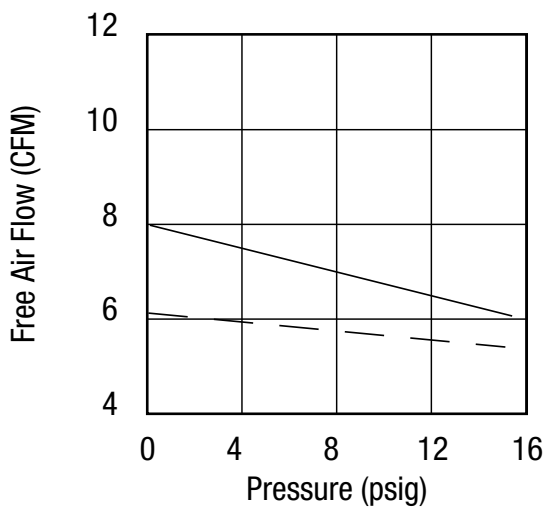

AQ5-2

Detail Sheet

Sound Level: less than 70 db(A)
 Normal Ambient: 1°C. - 40°C.
 Relative Humidity: 8% - 100% non-condensing
 Environment: clean dust free

Technical data subject to change without notice.
 All dimensions are reference only.
 Solid line is 60 cycle performance.
 Dashed line is 50 cycle performance.

Product Specifications

Part Number	Motor Voltage	rpm		Phase	hp	kW	Net Wt.		FLA
		60 Cycle	50 Cycle				lbs	kg	
AQ5-2	110-115/208-240	1725	1425	1	3/4	0.56	47	21.2	7.8/3.8