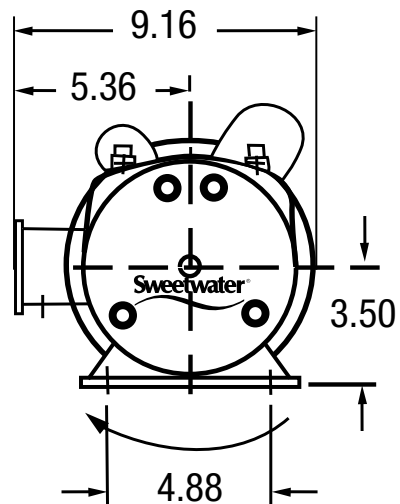

AQ5-2

Detail Sheet

Sound Level: less than 70 db(A)
 Normal Ambient: 1°C. - 40°C.
 Relative Humidity: 8% - 100% non-condensing
 Environment: clean dust free

Technical data subject to change without notice.
 All dimensions are reference only.
 Solid line is 60 cycle performance.
 Dashed line is 50 cycle performance.

Product Specifications

Part Number	Motor Voltage	rpm		Phase	hp	kW	Net Wt.		FLA
		60 Cycle	50 Cycle				lbs	kg	
AQ5-2	110-115/208-240	1725	1425	1	3/4	0.56	47	21.2	7.8/3.8