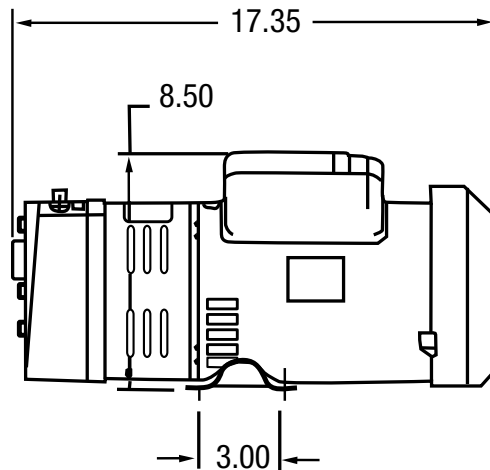

AQ5-2

Detail Sheet

Sound Level: less than 70 db(A)
 Normal Ambient: 1°C. - 40°C.
 Relative Humidity: 8% - 100% non-condensing
 Environment: clean dust free

Technical data subject to change without notice.
 All dimensions are reference only.
 Solid line is 60 cycle performance.
 Dashed line is 50 cycle performance.

Product Specifications

Part Number	Motor Voltage	rpm		Phase	hp	kW	Net Wt.		FLA
		60 Cycle	50 Cycle				lbs	kg	
AQ5-2	110-115/208-240	1725	1425	1	3/4	0.56	47	21.2	7.8/3.8