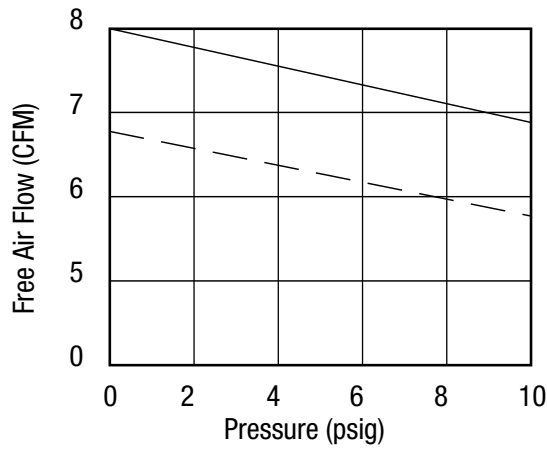

AQ5

Detail Sheet

Sound Level: less than 70 db(A)
 Normal Ambient: 1°C. - 40°C.
 Relative Humidity: 8% - 100% non-condensing
 Environment: clean dust free

Technical data subject to change without notice.
 All dimensions are reference only.
 Solid line is 60 cycle performance.
 Dashed line is 50 cycle performance.

Product Specifications

Part Number	Motor Voltage	rpm		Phase	hp	kW	Net Wt.		FLA
		60 Cycle	50 Cycle				lbs	kg	
AQ5	110-115/208-240	1725	1425	1	3/4	0.56	41	21.2	9.2/4.8