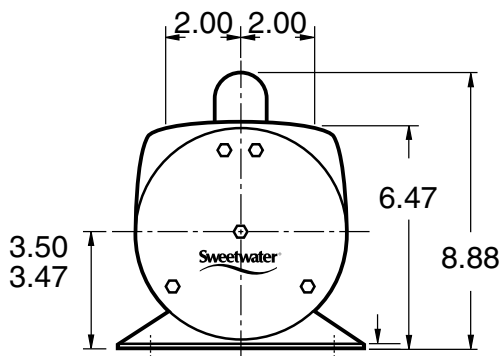

AQ5

Detail Sheet

Sound Level: less than 70 db(A)
 Normal Ambient: 1°C. - 40°C.
 Relative Humidity: 8% - 100% non-condensing
 Environment: clean dust free

Technical data subject to change without notice.
 All dimensions are reference only.
 Solid line is 60 cycle performance.
 Dashed line is 50 cycle performance.

Product Specifications

Part Number	Motor Voltage	rpm		Phase	hp	kW	Net Wt.		FLA
		60 Cycle	50 Cycle				lbs	kg	
AQ5	110-115/208-240	1725	1425	1	3/4	0.56	41	21.2	9.2/4.8