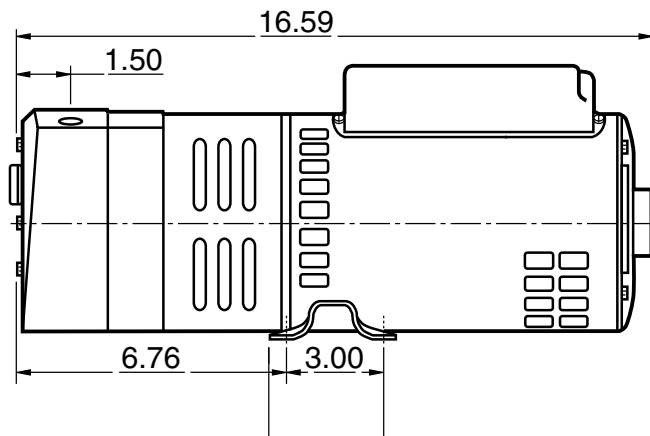

AQ5

Detail Sheet

Sound Level: less than 70 db(A)
 Normal Ambient: 1°C. - 40°C.
 Relative Humidity: 8% - 100% non-condensing
 Environment: clean dust free

Technical data subject to change without notice.
 All dimensions are reference only.
 Solid line is 60 cycle performance.
 Dashed line is 50 cycle performance.

Product Specifications

Part Number	Motor Voltage	rpm		Phase	hp	kW	Net Wt.		FLA
		60 Cycle	50 Cycle				lbs	kg	
AQ5	110-115/208-240	1725	1425	1	3/4	0.56	41	21.2	9.2/4.8